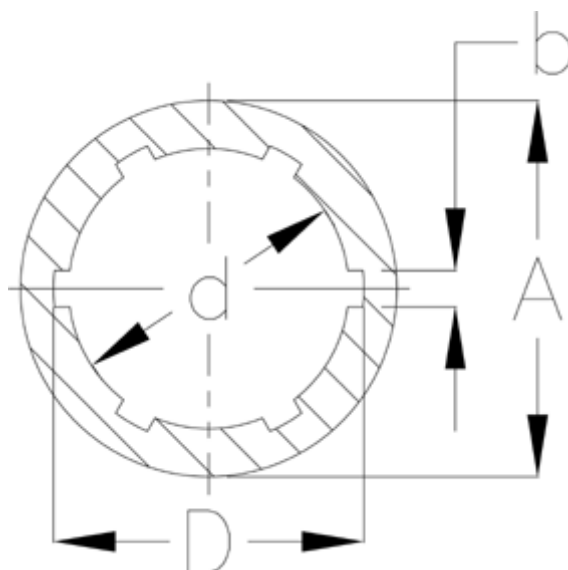

Article number: 071000511001

Description: Spline bore hub 1000511001
A6 x 11 x 14 length 50

Measures

A = 20

b = 3

D = 14

d = 11

Description = A 6x11x14

Length = 50